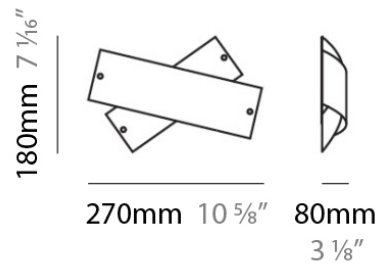

TOURBILLON SURFACE

D83105

PROJECT	
TYPE	
NOTES	
QUANTITY	
DATE	

GENERAL

Series: Tourbillon
Brand: Panzeri
Division: Design
Mounting Type: Surface
Mounting Location: Wall
Subcategory: Ambient

PHYSICAL

Shape: Abstract
Length (mm): 270
Length (in): 10 ⁵/₈
Height (mm): 180
Height (in): 7 ¹/₁₆
Extension (mm): 80
Extension (in): 3 ¹/₈
Light Distribution: Omnidirectional
Weight (kg): 1.8
Weight (lbs): 4
Diffuser: White & Black Blown Glass
Fixture Finish: NIC
Fixture Material: Glass / Aluminum

ELECTRICAL

Number of Lamps: 1
Lamp Type: LED Retrofit
Lamp Shape: T3
Bulb Included: Bulb Not Included
Total Output Wattage (W): 15
Max. Wattage Per Lamp (W): 15
Lamp Base: RSC
Input Voltage (V): 120

LED

OPTICAL

RATINGS AND CERTIFICATIONS

Certified By: CSA Certified to UL and CSA Standards
IP rating: IP20