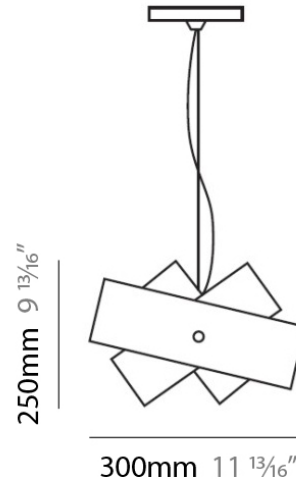

TOURBILLON SUSPENSION

D81108

GENERAL

Series: Tourbillon
Brand: Panzeri
Division: Design
Mounting Type: Suspension
Mounting Location: Ceiling
Subcategory: Pendant

PHYSICAL

Shape: Abstract
Diameter (mm): 300
Diameter (in): 11 3/4
Height (mm): 250
Height (in): 9 7/8
Max. Overall Height (mm): 2250
Max. Overall Height (in): 88 9/16
Light Distribution: Omnidirectional
Weight (kg): 4.09
Weight (lbs): 9
Diffuser: White & Orange Glass
Fixture Finish: NIC
Fixture Material: Metal

ELECTRICAL

Number of Lamps: 1
Lamp Type: LED Retrofit
Lamp Shape: G25
Bulb Included: Bulb Not Included
Total Output Wattage (W): 9
Max. Wattage Per Lamp (W): 9
Lamp Base: E26
Input Voltage (V): 120
Upon Request: 277Vac / GU24

LED

OPTICAL

RATINGS AND CERTIFICATIONS

Certified By: CSA Certified to UL and CSA Standards
IP rating: IP20