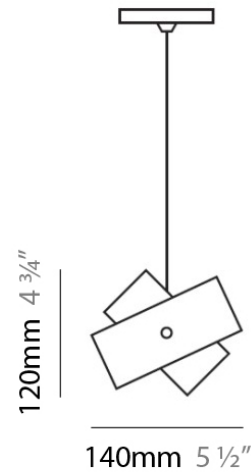

TOURBILLON SUSPENSION

D81104

GENERAL

Series: Tourbillon

Brand: Panzeri

Division: Design

Mounting Type: Suspension

Mounting Location: Ceiling

Subcategory: Pendant

PHYSICAL

Shape: Abstract

Diameter (mm): 140

Diameter (in): 5 1/2

Height (mm): 120

Height (in): 4 3/4

Max. Overall Height (mm): 2120

Max. Overall Height (in): 83 7/16

Light Distribution: Omnidirectional

Weight (kg): 0.5

Weight (lbs): 1

Diffuser: White & Green Glass

Fixture Finish: NIC

Fixture Material: Metal

ELECTRICAL

Number of Lamps: 1

Lamp Type: LED Retrofit

Lamp Shape: T4

Bulb Included: Bulb Not Included

Total Output Wattage (W): 3

Max. Wattage Per Lamp (W): 3

Lamp Base: G9

Input Voltage (V): 120

LED

OPTICAL

RATINGS AND CERTIFICATIONS

Certified By: CSA Certified to UL and CSA Standards

IP rating: IP20