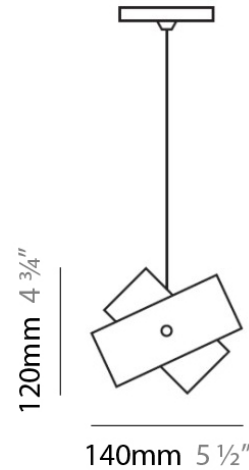

TOURBILLON SUSPENSION

D81100

GENERAL

Series: Tourbillon
Brand: Panzeri
Division: Design
Mounting Type: Suspension
Mounting Location: Ceiling
Subcategory: Pendant

PHYSICAL

Shape: Abstract
Diameter (mm): 140
Diameter (in): 5 1/2
Height (mm): 120
Height (in): 4 3/4
Max. Overall Height (mm): 2120
Max. Overall Height (in): 83 7/16
Light Distribution: Omnidirectional
Weight (kg): 0.5
Weight (lbs): 1
Diffuser: White Glass
Fixture Finish: NIC
Fixture Material: Metal

ELECTRICAL

Number of Lamps: 1
Lamp Type: LED Retrofit
Lamp Shape: T4
Bulb Included: Bulb Not Included
Total Output Wattage (W): 3
Max. Wattage Per Lamp (W): 3
Lamp Base: G9
Input Voltage (V): 120

LED

OPTICAL

RATINGS AND CERTIFICATIONS

Certified By: CSA Certified to UL and CSA Standards
IP rating: IP20

PROJECT	_____
TYPE	_____
NOTES	_____
QUANTITY	_____
DATE	_____